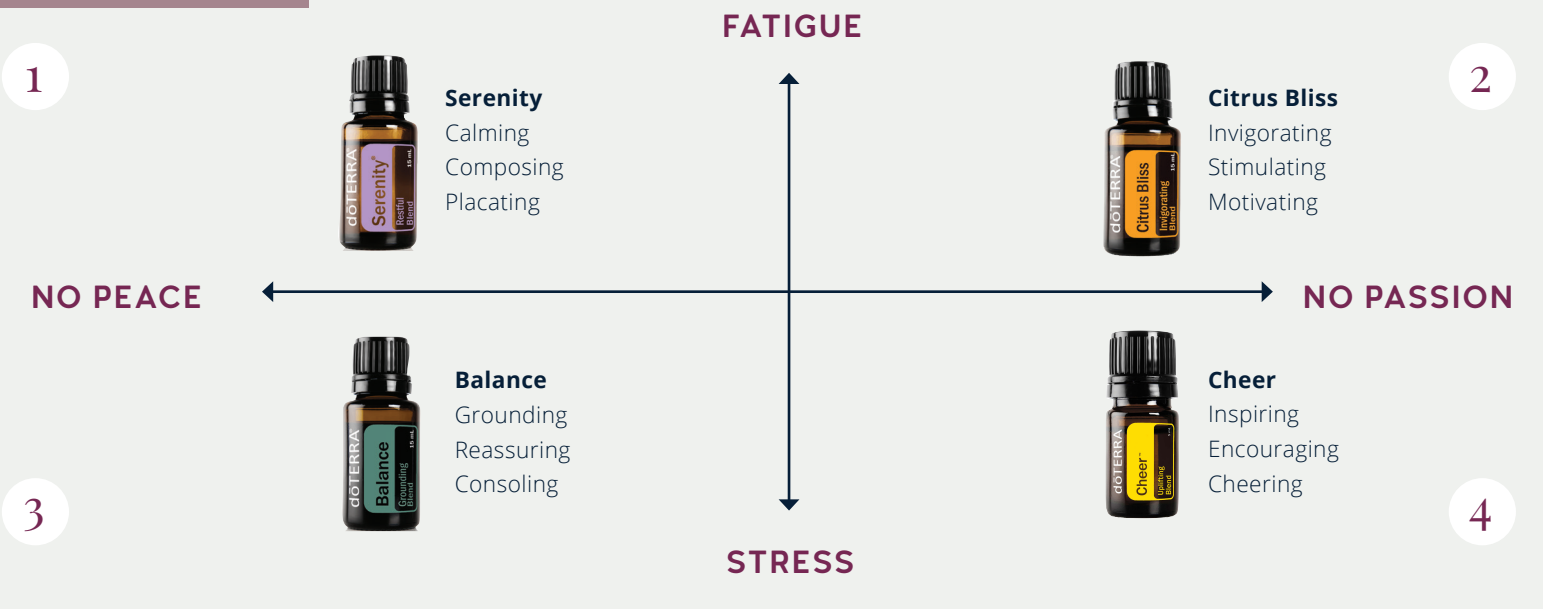

STRESS, SLEEP & Emotions

dōTERRA MOOD MATRIX